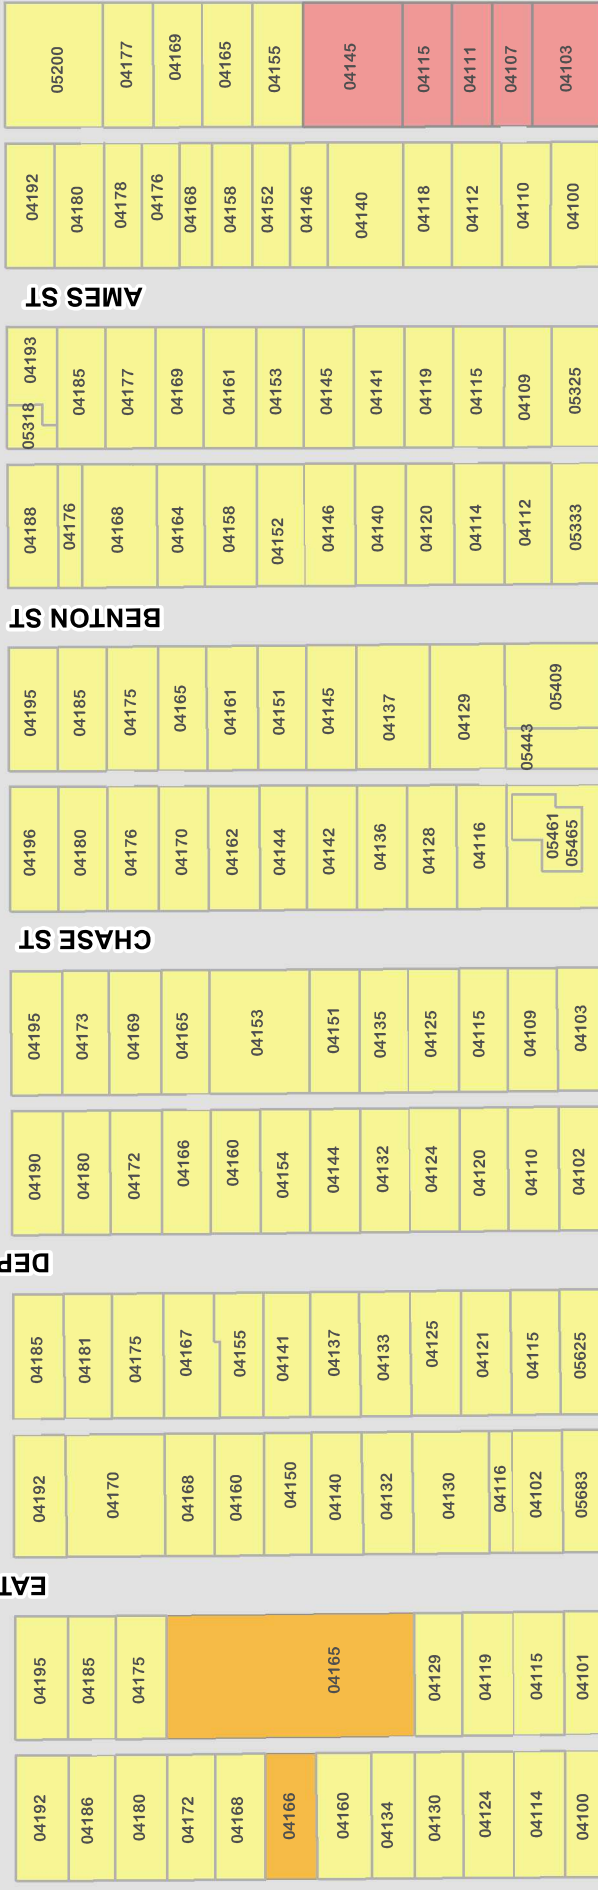

44TH AVE

FENTON ST

EATON ST

DEPEW ST

43RD AVE

AMES ST

BENTON ST

SHERIDAN BLVD

41ST AVE

Town of Mountain View, CO

Zoning Districts

ALLEY / ROW C-1 R-2 R-3