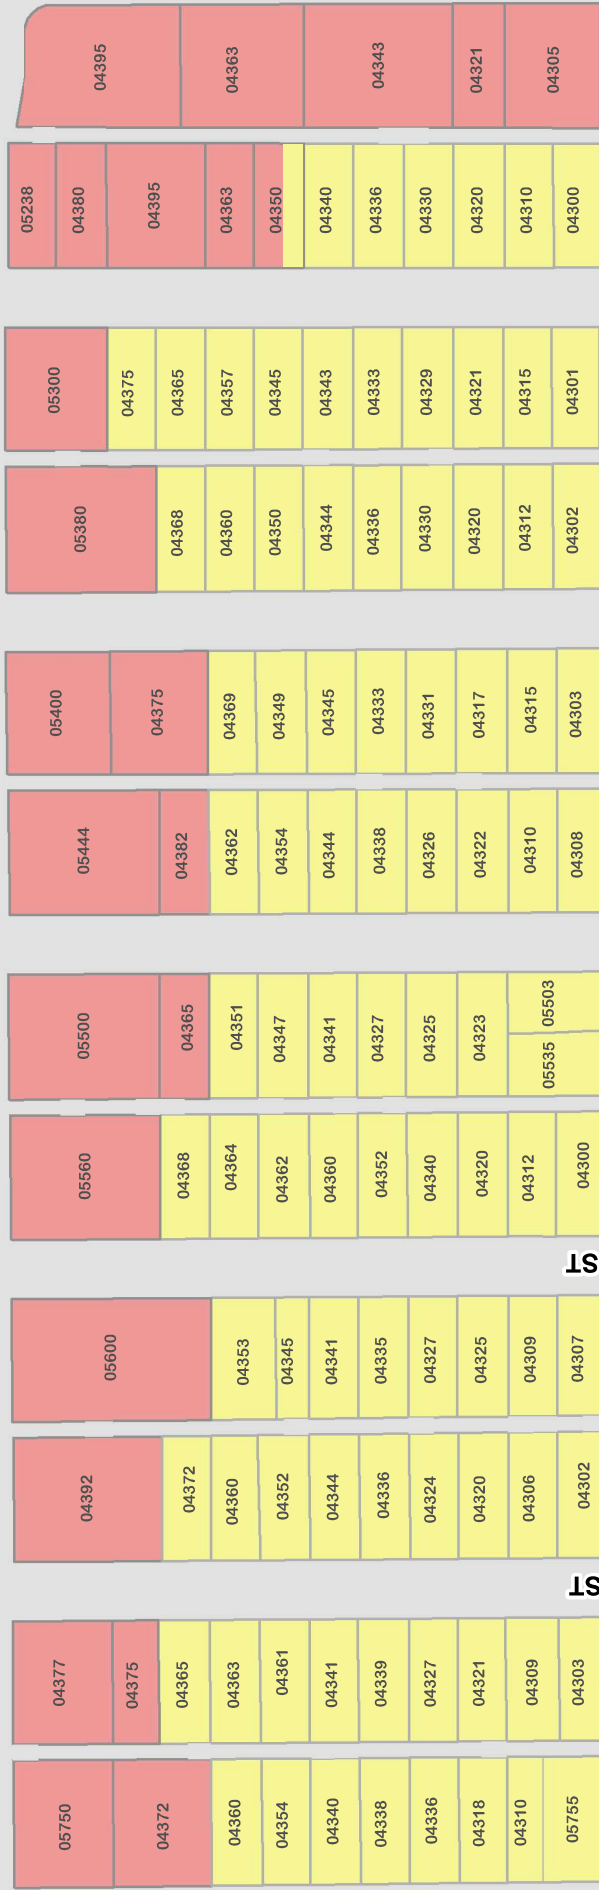

44TH AVE

FENTON ST

EATON ST

DEPEW ST

43RD AVE

AMES ST

BENTON ST

SHERIDAN BLVD

41ST AVE

Town of Mountain View, CO

Zoning Districts

ALLEY / ROW C-1 R-2 R-3